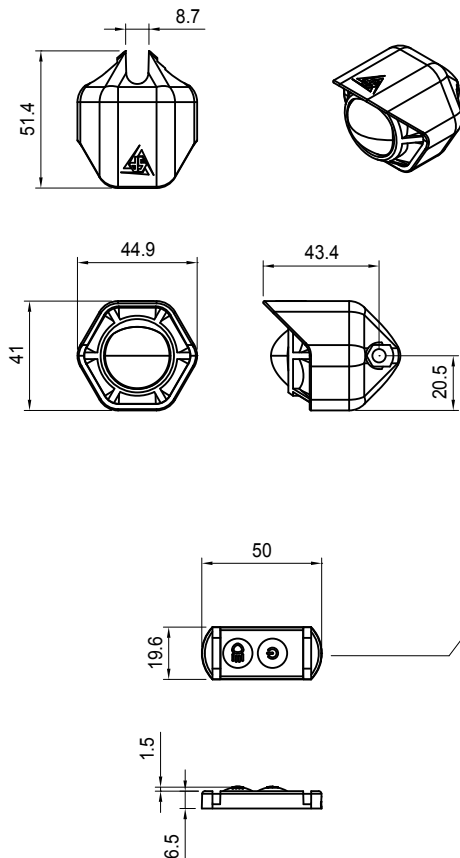

Product Specification

CP-4

Item

Specification

Power connection	USB
Input voltage	12 V
Low beam	1530 lm*
Wattage low beam	2~12 W
High beam	700 lm*
Wattage high beam	6 W
Daytime Running Light Wattage	0.96 W
Housing material	Aluminum
Color	BLACK
NO.1 Weight	130±5% g
NO.2 Weight	154±5% g

Version Date: 2019.04.25

UNIT:mm	SCALE	TOLERANCE
	1:2	± 0.5
MAKE	CHECK	CONFORM

LED Light	
Model	4-SERIES
MODEL	
CP-4-00	

△	Version Date	ECR No.	Description
---	--------------	---------	-------------