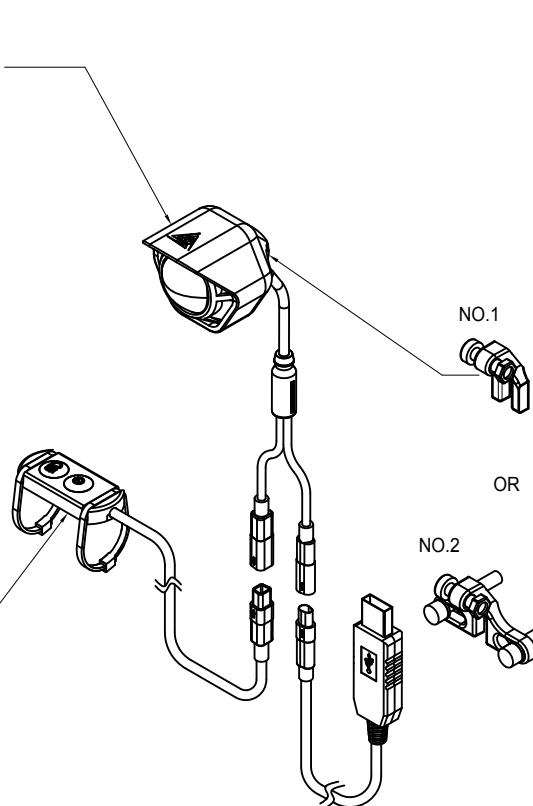

Product Specification

CP-4

Item

Specification

Power connection	USB
Input voltage	12 V
Low beam	1530 lm*
Wattage low beam	2~12 W
High beam	700 lm*
Wattage high beam	6 W
Daytime Running Light Wattage	0.96 W
Housing material	Aluminum
Color	BLACK
NO.1 Weight	130±5% g
NO.2 Weight	154±5% g

Version Date: 2019.04.25

UNIT:mm	SCALE	TOLERANCE
	1:2	± 0.5
MAKE	CHECK	CONFORM

LED Light	
Model	4-SERIES
MODEL	
CP-4-00	

△	Version Date	ECR No.	Description
---	--------------	---------	-------------