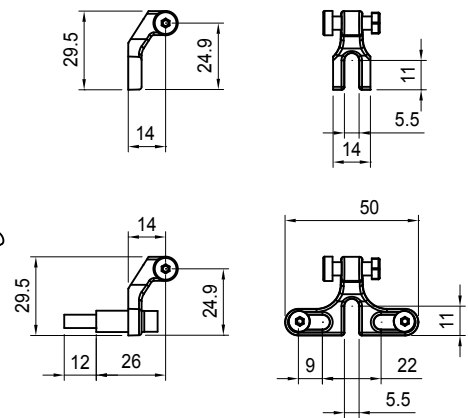

Product Specification

CP-4

Item

Specification

Power connection	USB
Input voltage	12 V
Low beam	1530 lm*
Wattage low beam	2~12 W
High beam	700 lm*
Wattage high beam	6 W
Daytime Running Light Wattage	0.96 W
Housing material	Aluminum
Color	BLACK
NO.1 Weight	130±5% g
NO.2 Weight	154±5% g

Version Date: 2019.04.25

UNIT:mm	SCALE	TOLERANCE
	1:2	± 0.5
MAKE	CHECK	CONFORM

LED Light	
Model	4-SERIES
MODEL	
CP-4-00	

△	Version Date	ECR No.	Description
---	--------------	---------	-------------