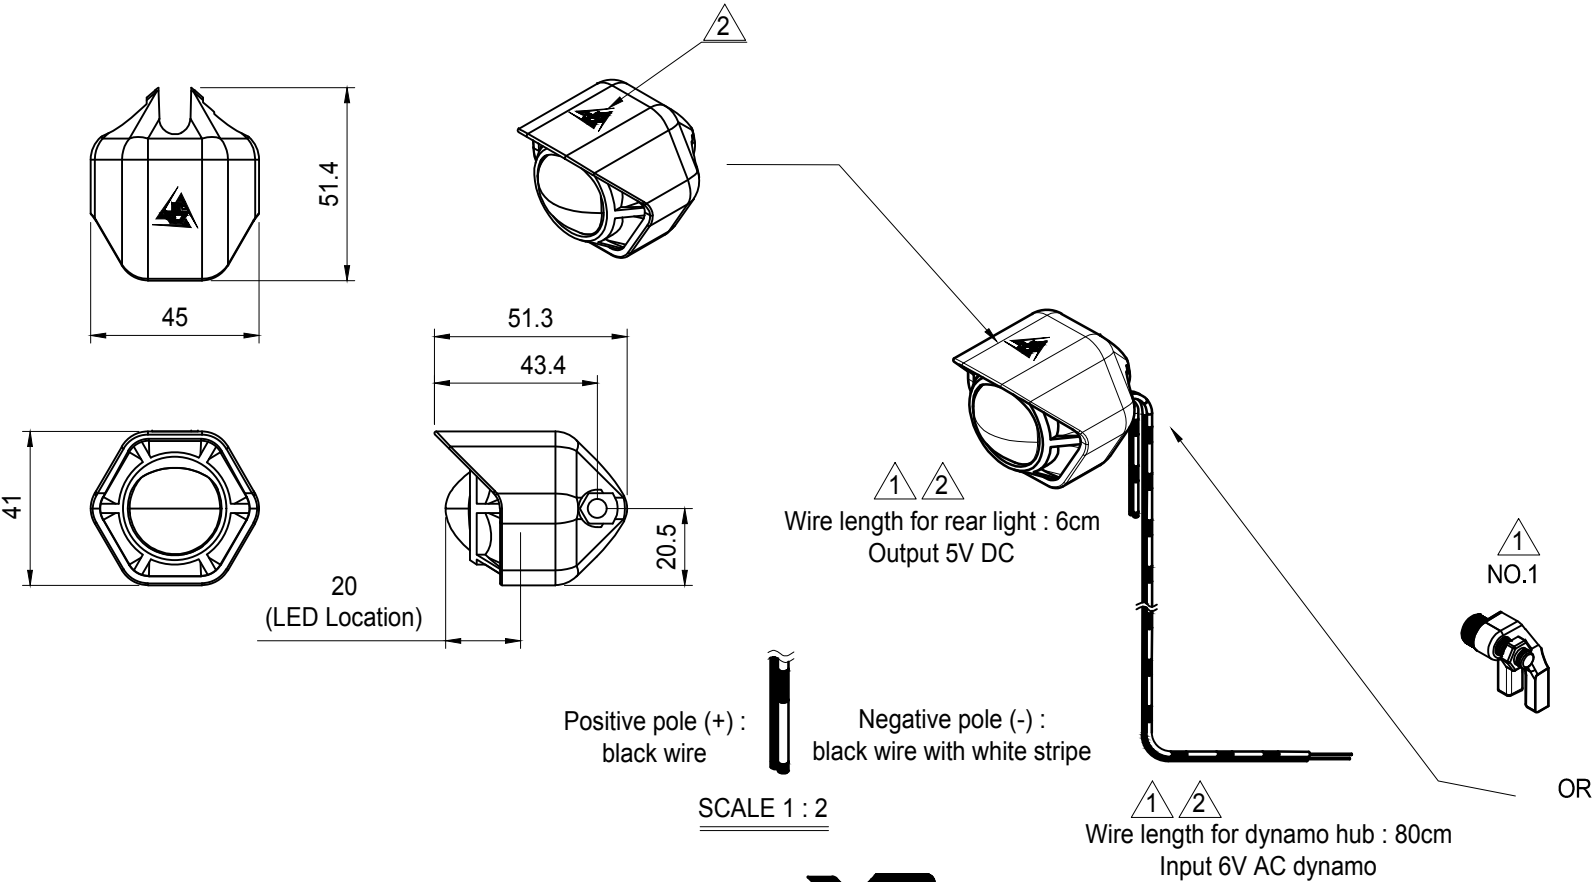

Product Specification

DS-4

Item 3 2

Specification

Input voltage	6 V AC dynamo
Output voltage	5 V DC
Brightness	290 lm
Wattage	3 W
Stand light	5 min
Lens type	Free-form Lens
Illuminant	POWER LED
Housing material	Aluminum
Color	BLACK
+ NO.1 Weight	90±5% g
+ NO.2 Weight	114±5% g

Version Date: 2020.08.12

3	2020.08.12	3	Item 追加和規格變動
2	2020.06.16	2	LOGO 置中和規格變動
1	2020.02.11	1	外接電線變更和支架選擇
△	Version Date	ECR No.	Description

UNIT:mm	SCALE	TOLERANCE
	1 : 2	± 0.5
MAKE	CHECK	CONFORM

Dynamo Light	
Model	4-SERIES
DS-4-03	