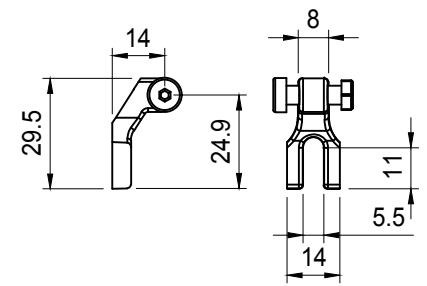

Product Specification

DS-4

Item 3 2

Specification

Input voltage	6 V AC dynamo
Output voltage	5 V DC
Brightness	290 lm
Wattage	3 W
Stand light	5 min
Lens type	Free-form Lens
Illuminant	POWER LED
Housing material	Aluminum
Color	BLACK
+ NO.1 Weight	90±5% g
+ NO.2 Weight	114±5% g

Version Date: 2020.08.12

3	2020.08.12	3	Item 追加和規格變動
2	2020.06.16	2	LOGO 置中和規格變動
1	2020.02.11	1	外接電線變更和支架選擇
△	Version Date	ECR No.	Description

UNIT:mm	SCALE	TOLERANCE
	1 : 2	± 0.5
MAKE	CHECK	CONFORM

Dynamo Light	
Model	4-SERIES
DS-4-03	