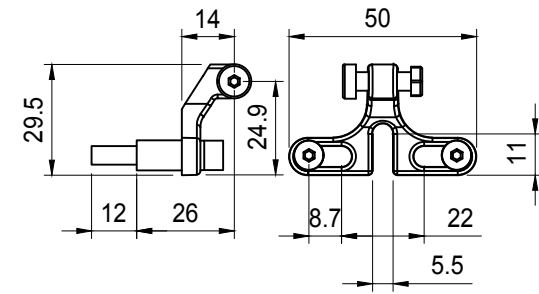

Product Specification

DS-4

Item 3 2

Specification

Input voltage	6 V AC dynamo
Output voltage	5 V DC
Brightness	290 lm
Wattage	3 W
Stand light	5 min
Lens type	Free-form Lens
Illuminant	POWER LED
Housing material	Aluminum
Color	BLACK
+ NO.1 Weight	90±5% g
+ NO.2 Weight	114±5% g

Version Date: 2020.08.12

3	2020.08.12	3	Item 追加和規格變動
2	2020.06.16	2	LOGO 置中和規格變動
1	2020.02.11	1	外接電線變更和支架選擇
△	Version Date	ECR No.	Description

UNIT:mm	SCALE	TOLERANCE
	1 : 2	± 0.5
MAKE	CHECK	CONFORM

Dynamo Light	
Model	4-SERIES
DS-4-03	