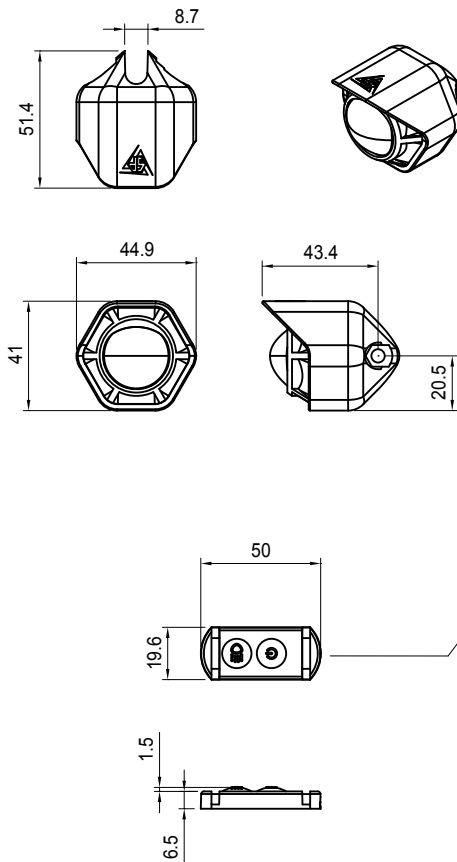

Product Specification

EP-4

Item

Specification

NO.1

OR

NO.2

Input voltage	12 V
Low beam	1530 lm*
Wattage low beam	2~12 W
High beam	700 lm*
Wattage high beam	6 W
Daytime Running Light	
Wattage	0.96 W
Housing material	Aluminum
Color	BLACK
NO.1 Weight	123±5% g
NO.2 Weight	147±5% g

Version Date: 2019.04.25

UNIT:mm	SCALE	TOLERANCE	LED Light	
	1:2	± 0.5	Model	4-SERIES
MAKE	CHECK	CONFORM	MODEL	
			EP-4-00	

	Version Date	ECR No.	Description
--	--------------	---------	-------------