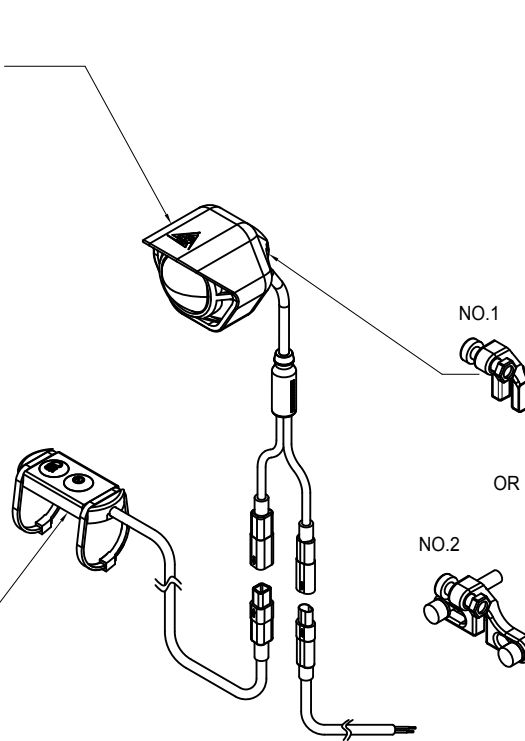

Product Specification

EP-4

Item

Specification

NO.1

OR

NO.2

Input voltage	12 V
Low beam	1530 lm*
Wattage low beam	2~12 W
High beam	700 lm*
Wattage high beam	6 W
Daytime Running Light	
Wattage	0.96 W
Housing material	Aluminum
Color	BLACK
NO.1 Weight	123±5% g
NO.2 Weight	147±5% g

Version Date: 2019.04.25

UNIT:mm	SCALE	TOLERANCE	LED Light	
	1:2	± 0.5	Model	4-SERIES
MAKE	CHECK	CONFORM	MODEL	
			EP-4-00	

	Version Date	ECR No.	Description
--	--------------	---------	-------------