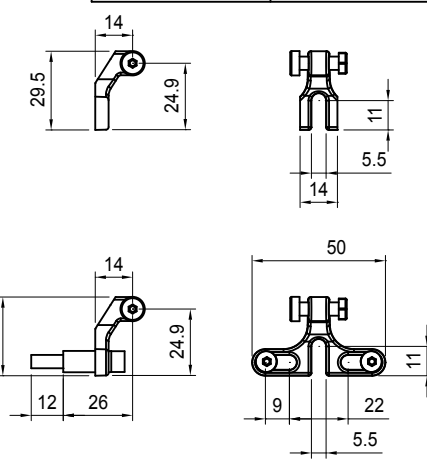

Product Specification

EP-4

Item

Specification

NO.1

OR

NO.2

Input voltage	12 V
Low beam	1530 lm*
Wattage low beam	2~12 W
High beam	700 lm*
Wattage high beam	6 W
Daytime Running Light	
Wattage	0.96 W
Housing material	Aluminum
Color	BLACK
NO.1 Weight	123±5% g
NO.2 Weight	147±5% g

Version Date: 2019.04.25

UNIT:mm	SCALE	TOLERANCE	LED Light	
	1:2	± 0.5	Model	4-SERIES
MAKE	CHECK	CONFORM	MODEL	
			EP-4-00	

	Version Date	ECR No.	Description
--	--------------	---------	-------------